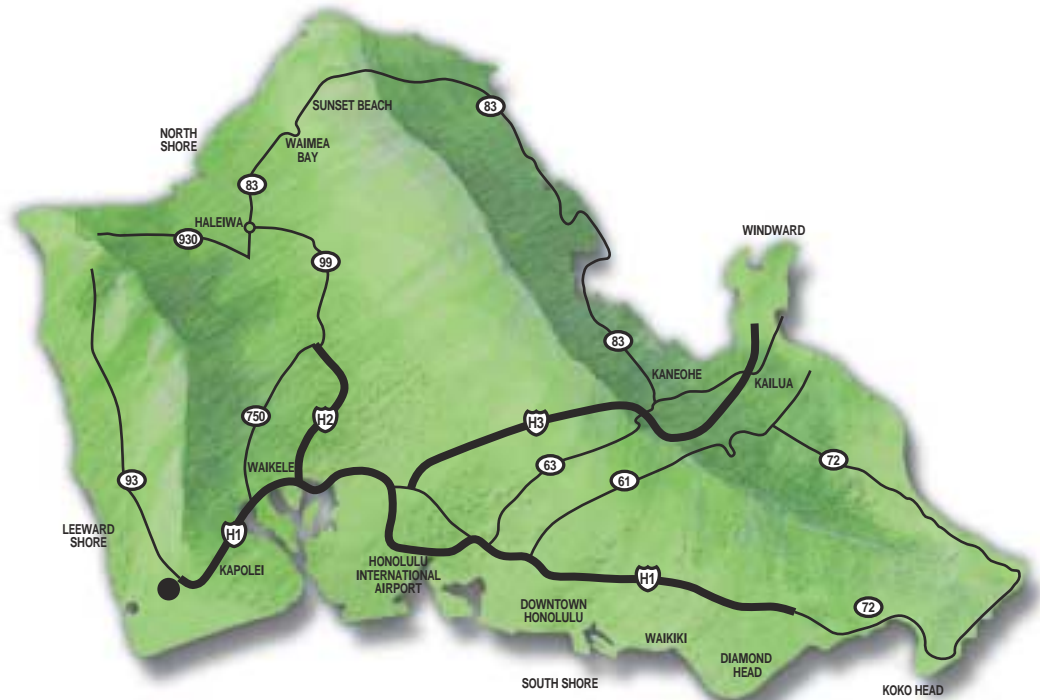

KO OLINA MARINA

Directions to Ko Olina Resort

From Honolulu International Airport, take the H-1 Freeway, going west to Waianae.

Stay on the freeway for approximately 25 minutes (17 miles) and exit at the Ko Olina exit.